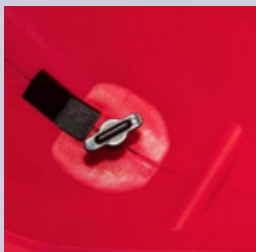

EARTHWAY

3400 Hand Spreader

■ 2kg Capacity Hand Spreader

Designed for smaller hands with an integrated scoop design, the Earthway 3400 Hand Spreader can scoop from bags or cans so you do not need to touch the material you are spreading. With the 2kg capacity, the 3400 makes for quick work of spot spreading. The spreader is designed for those hard-to-reach places in your yard.

Scoop front design makes the spreader easy to scoop product

Ergonomic handle makes the spreader easy to use

Improved impeller allows for better spread

FEATURES

- **CAPACITY:** Holds up to 2kg of materials.
- **SPOT SEEDING:** This product is perfect for spot seeding fertiliser.
- **DESIGNED FOR HARD-TO-REACH PLACES:** Take this hand spreader to places that your normal spreader will not go.
- **ERGONOMIC:** Unit is built with an ergonomic handle to make holding your spreader a breeze.
- **EASY-FILL:** Easily fits into a bag or 20kg bucket of fertiliser.